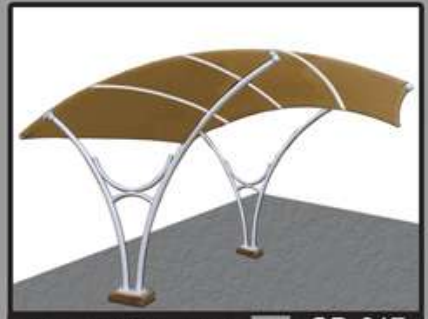

Rs. 590/- Psf   GD-817