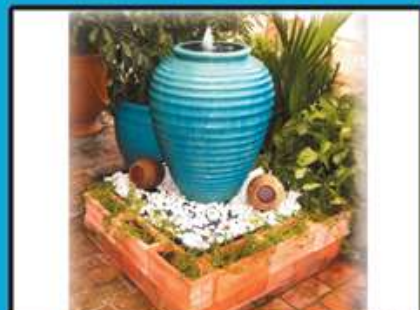

GardenDecor®

Rs. 48,000

GD-454

Rs. 78,000

GD-318

Rs. 33,600

GD-306

Rs. 45,600