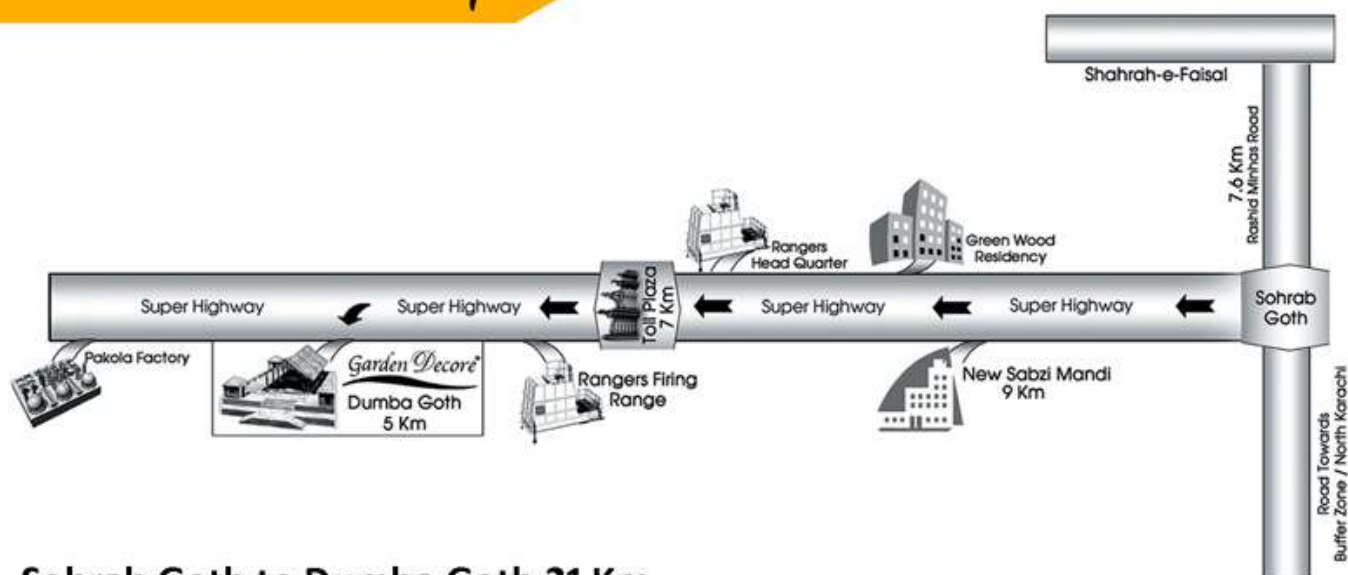

Location Map

Sohrab Goth to Dumba Goth 21 Km

From Shahrah-e-Faisal to Dumba Goth Total 29.6 Km

Head Office

40-, Block-6, P.E.C.H.S, Karachi.

Phones : 021-34520015-9

Mobile : 0300-8314772

E-mail : gardendecore@cyber.net.pk