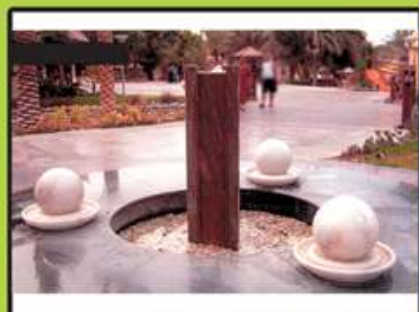

Rs. 216,000 GD-290