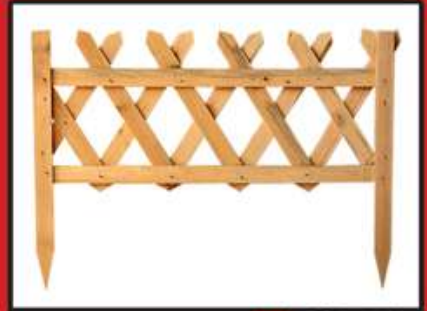

Rs. 550

GD-153